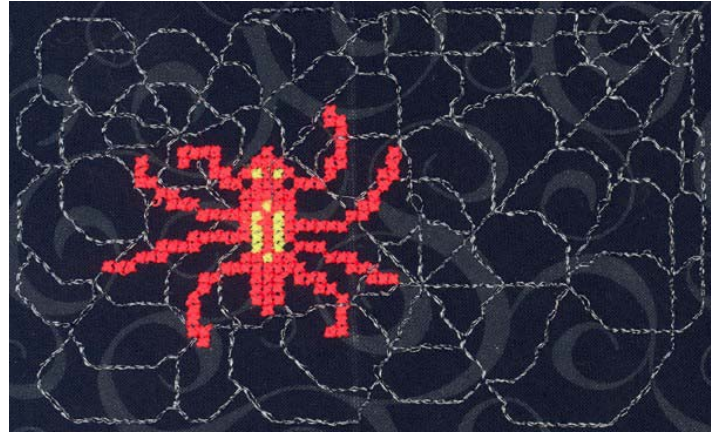

Color Stop Thread Sheet

Spider Web

by Ursula Michael

Design # **Sizes**
 #7919 14 ct 117 x 70mm (4.61 x 2.76")
 #7920 16 ct 97 x 58mm (3.84 x 2.30")
 #7921 18 ct 91 x 55mm (3.58 x 2.15")
 Total Stitches - 3,284

Stop #	DMC Color Name	Stitch Part	Cotton	Cotton	Rayon	Rayon	Rayon	Polyester
			50wt DMC	60wt Mettler	40wt Sulky	40wt Rob/Ant	40wt Madeira	40wt Isacord
1	Kelly Green	spider	702	952	1901**	2738	1251	5510
2	Burnt Orange	spider	947	594	1953**	2397	1077	1304
3	Pearl Grey	web	415	749	7023*	2485	1198	142

Illustrated to right:
 Witch Cape with design #7920

We used some Sulky neon and metallic colors in this design. We have highlighted the threads we used in the design in bold.

*=metallic **= neon

**Machine Cross Stitch
 Embroidery**