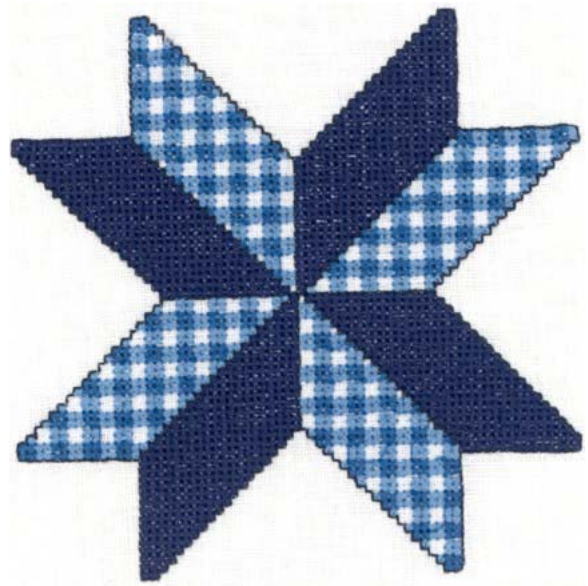

*Color Stop Thread Sheet***Eight Point Star***by Evelyn Chapman***Design #****Sizes**

#9267 14 ct 126 x 126mm (4.96 x 4.96")

#9268 16 ct 105 x 105mm (4.13 x 4.13")

#9269 18 ct 98 x 98mm (3.86 x 3.86")

Total Stitches - 29,476

Stop #	DMC Color Name	Stitch Part	Cotton	Cotton	Rayon	Rayon	Rayon	Polyester
			50wt DMC	60wt Mettler	40wt Sulky	40wt Rob/Ant	40wt Madeira	40wt Isacord
1	Baby Blue Vry Drk	plaid	312	498	1076	2612	1042	3611
2	Baby Blue Med	plaid	334	788	1028	2624	1028	3641
3	Navy Blue Dark	solid	823	792	1044	2303	1044	3554
4	Snow White	optional plaid	1	2	1001	2297	1002	17
5	Black	b/s all	310	3	1005	2296	1000	20

Illustrated to right:
Sudberry Simply Square Box
#99711 with design #9269

**Machine Cross Stitch
Embroidery**

www.machinecrossstitch.com